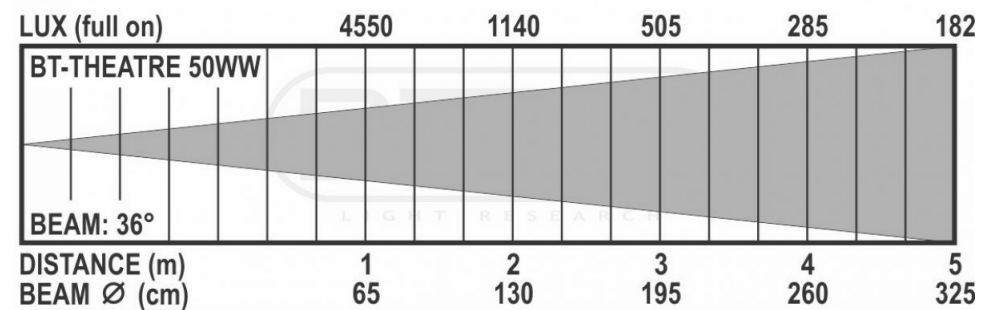

SPECIFICATIONS

General : Application	Architectural, Stage & Rental, Theatre
General : Dimensions (cm)	24.1 x 25.1 x 19.5 cm
General : Weight (kg)	3.63
General : Powerinput	AC 100 - 240V, 50/60Hz
General : Energy Label	No
General : Power consumption W	50
General : Color	black
General : Display	LCD
General : Fixation	optional standard clamp
General : IP rating	indoor
Control : manual	Yes
Control : Master/Slave	Yes
Control : DMX M/S	No
Control : Standalone	fixed
Control : Type included remote	-
Control : optional remote	-
Control : programmable	No
Control : upgradable software	Yes
Control : maximum DMX channels	3
Light : lamp socket	none
Light : Lux	-
Light : lumen	-
Light : lamp	COB
Light : min. color temperature (K)	3200
Light : max. color temperature (K)	3200
Light : CRI	92
Light : colors	Warm white
Light : mix colors	No
Light : fixed gobos	-
Light : rotating gobos	-
Light : focus	None
Light : zoom	Manual
Light : iris	No
Light : prism (# facets + rotating y/n)	-
Light : frost filter	No
Light : min. beam angle (°)	10
Light : max. beam angle (°)	50
Light : min. refresh rate (kHz)	1.2
Light : max. refresh rate (kHz)	1.2
Connections : input	3 pin XLR, rdm
Connections : output	3 pin XLR
Brand	BRITEQ
EANCode	5420025660136
Discontinued	No