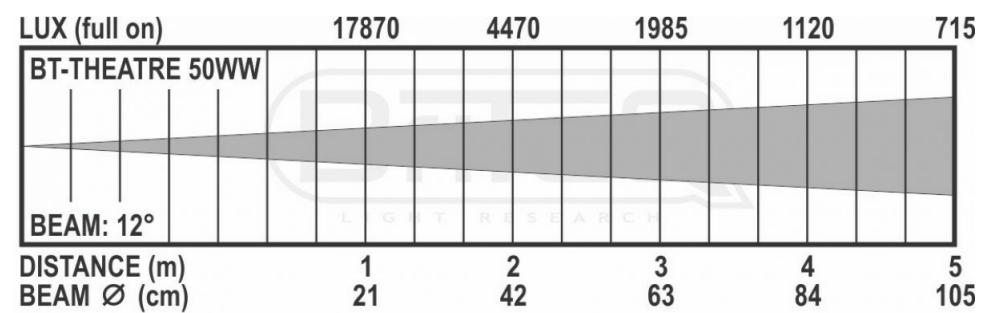

SPECIFICATIONS

General : Application	Architectural, Stage & Rental, Theatre
General : Dimensions (cm)	24.1 x 25.1 x 19.5 cm
General : Weight (kg)	3.63
General : Powerinput	AC 100 - 240V, 50/60Hz
General : Energy Label	No
General : Power consumption W	50
General : Color	black
General : Display	LCD
General : Fixation	optional standard clamp
General : IP rating	indoor
Control : manual	Yes
Control : Master/Slave	Yes
Control : DMX M/S	No
Control : Standalone	fixed
Control : Type included remote	-
Control : optional remote	-
Control : programmable	No
Control : upgradable software	Yes
Control : maximum DMX channels	3
Light : lamp socket	none
Light : Lux	-
Light : lumen	-
Light : lamp	COB
Light : min. color temperature (K)	3200
Light : max. color temperature (K)	3200
Light : CRI	92
Light : colors	Warm white
Light : mix colors	No
Light : fixed gobos	-
Light : rotating gobos	-
Light : focus	None
Light : zoom	Manual
Light : iris	No
Light : prism (# facets + rotating y/n)	-
Light : frost filter	No
Light : min. beam angle (°)	10
Light : max. beam angle (°)	50
Light : min. refresh rate (kHz)	1.2
Light : max. refresh rate (kHz)	1.2
Connections : input	3 pin XLR, rdm
Connections : output	3 pin XLR
Brand	BRITEQ
EANCode	5420025660136
Discontinued	No