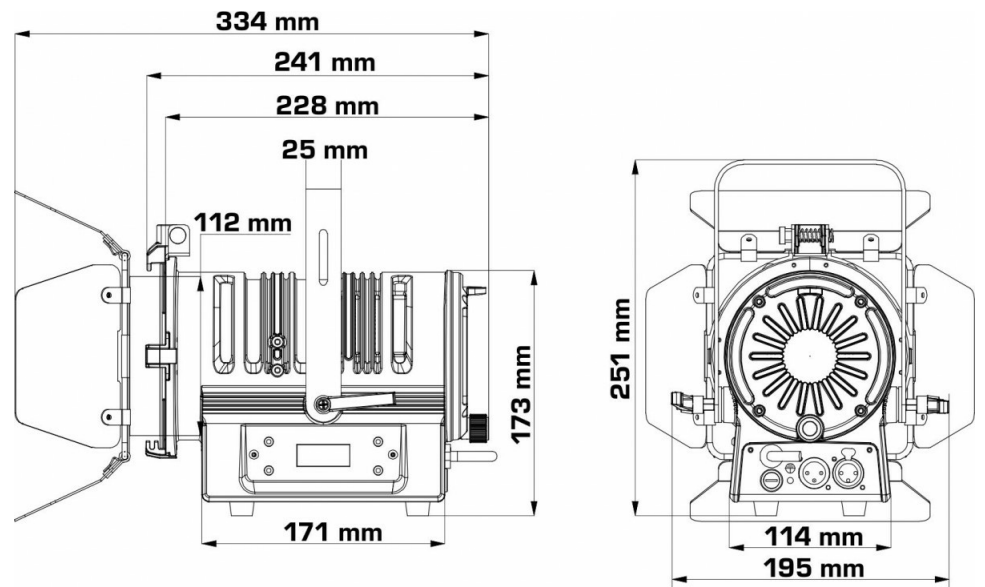

SPECIFICATIONS

General : Application	Architectural, Stage & Rental, Theatre
General : Dimensions (cm)	24.1 x 25.1 x 19.5 cm
General : Weight (kg)	3.63
General : Powerinput	AC 100 - 240V, 50/60Hz
General : Energy Label	No
General : Power consumption W	50
General : Color	black
General : Display	LCD
General : Fixation	optional standard clamp
General : IP rating	indoor
Control : manual	Yes
Control : Master/Slave	Yes
Control : DMX M/S	No
Control : Standalone	fixed
Control : Type included remote	-
Control : optional remote	-
Control : programmable	No
Control : upgradable software	Yes
Control : maximum DMX channels	3
Light : lamp socket	none
Light : Lux	-
Light : lumen	-
Light : lamp	COB
Light : min. color temperature (K)	3200
Light : max. color temperature (K)	3200
Light : CRI	92
Light : colors	Warm white
Light : mix colors	No
Light : fixed gobos	-
Light : rotating gobos	-
Light : focus	None
Light : zoom	Manual
Light : iris	No
Light : prism (# facets + rotating y/n)	-
Light : frost filter	No
Light : min. beam angle (°)	10
Light : max. beam angle (°)	50
Light : min. refresh rate (kHz)	1.2
Light : max. refresh rate (kHz)	1.2
Connections : input	3 pin XLR, rdm
Connections : output	3 pin XLR
Brand	BRITEQ
EANCode	5420025660136
Discontinued	No