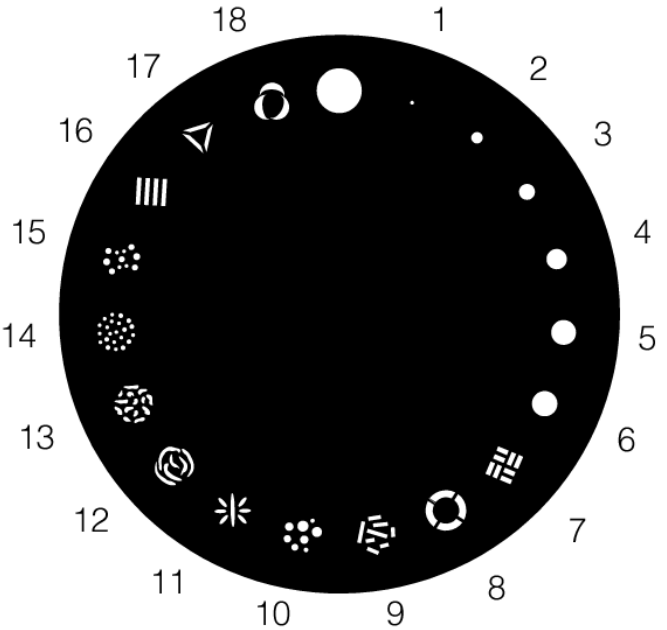

Channel	DMX Value	Function
10		STATIC GOBO WHEEL
	000 - 003	Empty position
	004 - 007	Gobo 1
	008 - 011	Gobo 2
	012 - 014	Gobo 3
	015 - 018	Gobo 4
	019 - 022	Gobo 5
	023 - 026	Gobo 6
	027 - 029	Gobo 7
	030 - 033	Gobo 8
	034 - 037	Gobo 9
	038 - 041	Gobo 10
	042 - 044	Gobo 11
	045 - 048	Gobo 12
	049 - 052	Gobo 13
	053 - 056	Gobo 14
	057 - 059	Gobo 15
	060 - 063	Gobo 16
	064 - 067	Gobo 17
	068 - 071	Gobo 18
	072 - 113	Linear CW from slow to fast
	114 - 117	Stop
	118 - 159	Linear CCW from slow to fast
	160 - 165	Gobo 1 shakes from slow to fast
	166 - 170	Gobo 2 shakes from slow to fast
171 - 175	Gobo 3 shakes from slow to fast	
176 - 181	Gobo 4 shakes from slow to fast ...	
182 - 186	Gobo 5 shakes from slow to fast ...	
187 - 191	Gobo 6 shakes from slow to fast ...	
192 - 196	Gobo 7 shakes from slow to fast ...	
197 - 202	Gobo 8 shakes from slow to fast ...	
203 - 207	Gobo 9 shakes from slow to fast ...	
208 - 212	Gobo 10 shakes from slow to fast ...	
213 - 218	Gobo 11 shakes from slow to fast ...	
219 - 223	Gobo 12 shakes from slow to fast ...	
224 - 228	Gobo 13 shakes from slow to fast ...	
229 - 233	Gobo 14 shakes from slow to fast ...	
234 - 239	Gobo 15 shakes from slow to fast ...	
240 - 244	Gobo 16 shakes from slow to fast ...	
245 - 249	Gobo 17 shakes from slow to fast ...	
250 - 255	Gobo 18 shakes from slow to fast ...