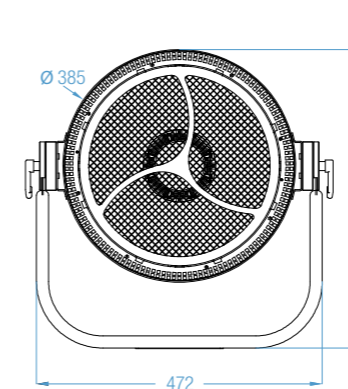

APOLLO

RETRO STYLE

EFFECT MACHINE

The CLF Apollo is a retro style 'on stage eye-candy' effect with various, separately controllable, LED segments. A powerful warm white / amber LED center effect is surrounded by eight RGB segments which illuminate the iconic golden inside reflector. Around the parabolic reflector, eight different RGB segments provide even more creative possibilities.

- ONSTAGE EYE-CANDY EFFECT
- WARM WHITE / AMBER CENTER LED
- RGB OUTER RING
- RGB REFLECTOR RING
- INDIVIDUAL LED SEGMENTS
- POWERCON TRUE1 IN AND OUT

FACTSHEET

DMX channels	2, 7, 16, 51, 55, 64
Power supply	100 - 240 VAC
Power consumption	Max. 400 Watt
Cooling	Temperature controlled fan
DMX connection	5 pin XLR
Dimensions	472 x 271 x 494 mm (lwxhx)
Weight	8.25 Kg
Certification	CE, RoHS
Item number	156700
Included items	Power cable, signal cable & manual
IP rating	IP20
Optional accessories	Flightcase & stand