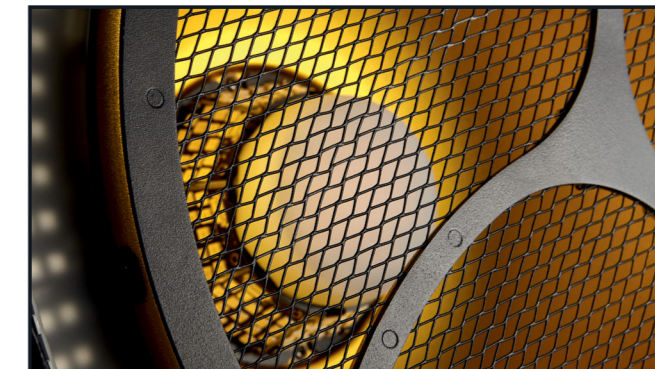

APOLLO

RETRO STYLE

EFFECT MACHINE

The CLF Apollo is a retro style 'on stage eye-candy' effect with various, separately controllable, LED segments. A powerful warm white / amber LED center effect is surrounded by eight RGB segments which illuminate the iconic golden inside reflector. Around the parabolic reflector, eight different RGB segments provide even more creative possibilities.

Combine a vintage tungsten look with modern, colourful, LED animation effects. Pre-programmed pixel effects make it easy to create impressive and attractive effects, but different DMX modes allows precise control of all different LED segments for extensive control.

- ONSTAGE EYE-CANDY EFFECT
- WARM WHITE / AMBER CENTER LED
- RGB OUTER RING
- RGB REFLECTOR RING
- INDIVIDUAL LED SEGMENTS
- POWERCON TRUE1 IN AND OUT

FACTSHEET

DMX channels	2, 7, 16, 51, 55, 64
Power supply	100 - 240 VAC
Power consumption	Max. 400 Watt
Cooling	Temperature controlled fan
DMX connection	5 pin XLR
Dimensions	472 x 271 x 494 mm (lwxhx)
Weight	8.25 Kg
Certification	CE, RoHS
Item number	156700
Included items	Power cable, signal cable & manual
IP rating	IP20
Optional accessories	Flightcase & stand