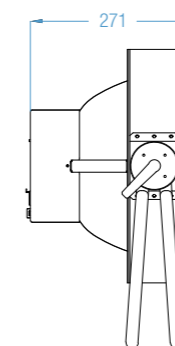

- ONSTAGE EYE-CANDY EFFECT
- WARM WHITE / AMBER CENTER LED
- RGB OUTER RING
- RGB REFLECTOR RING
- INDIVIDUAL LED SEGMENTS
- POWERCON TRUE1 IN AND OUT

FACTSHEET

DMX channels	2, 7, 16, 51, 55, 64
Power supply	100 - 240 VAC
Power consumption	Max. 400 Watt
Cooling	Temperature controlled fan
DMX connection	5 pin XLR
Dimensions	472 x 271 x 494 mm (lwxhx)
Weight	8.25 Kg
Certification	CE, RoHS
Item number	156700
Included items	Power cable, signal cable & manual
IP rating	IP20
Optional accessories	Flightcase & stand