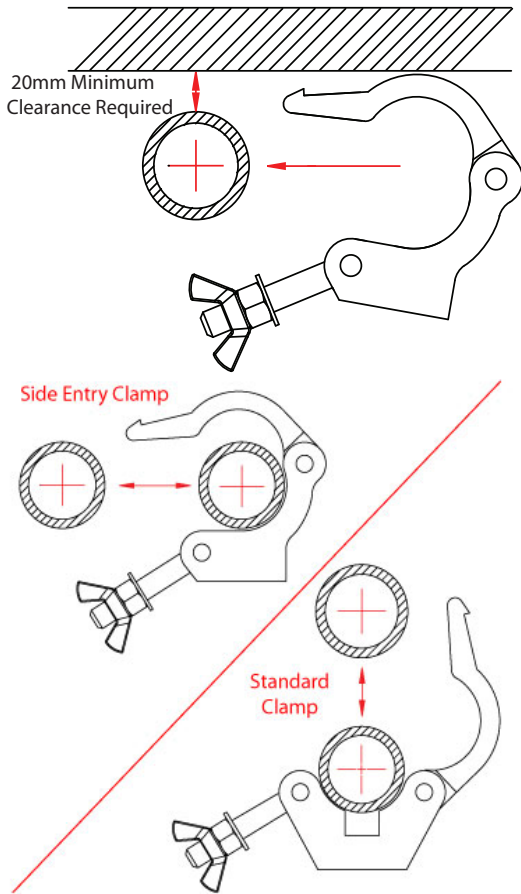

Side Entry Clamps

Product Data Sheet

A 30mm Half Coupler designed with side entry. Ideal for cross bracing of if height above the barrel is limited	
Part Nos	T58781 - Polished T58783 - Powder Painted Satin Black
Tube Diameter	Ø48 - 51mm
Materials	Main Body - AW6082 T6 Aluminium Roll Pins - Stainless Steel Eyebolt Assy - Grade 8.8
Max Tightening Torque	30Nm
Fixings	M12
WLL	500Kg Vertical Load
Weight	0.36Kg
Factor of Safety	5:1
Approval	TÜV Approved