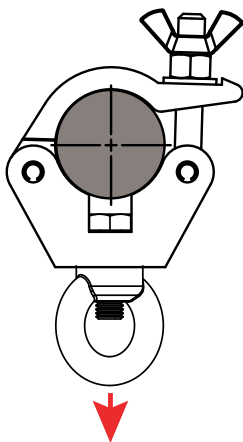

Product Data Sheet

Doughty Hanging Clamp (500Kg)

A standard half coupler fitted with an 500Kg Large Eye Nut	
Part Nos	T57207 - Polished T57208 - Powder Painted Satin Black
Tube Diameter	Ø48 - 51mm
Materials	Main Body - AW6082 T6 Aluminium Roll Pins - Stainless Steel Eyebolt Assy - Grade 8.8
Max Tightening Torque	30Nm
Fixings	M12 Large Eye Nut
WLL	500Kg Vertical Load
Weight	0.90Kg
Factor of Safety	5:1
Approval	TÜV Approved

Warning

Only Load Vertically
For other load directions
See T57230/T57204