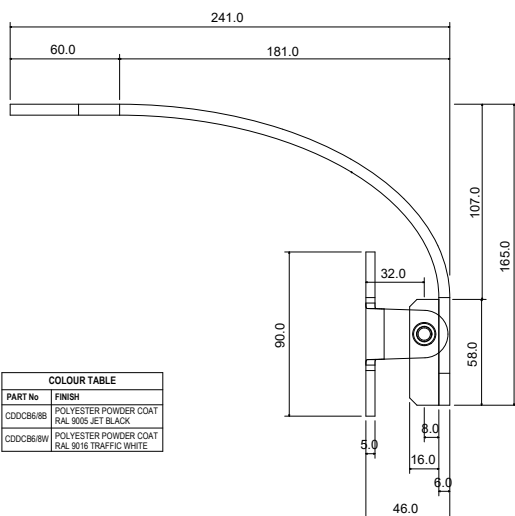

CDDCB6/8

CEILING BRACKET FOR CDD6, CDD8 AND CDD-LIVE8

Features

- Vertical tilt
- Weatherised for outdoor installation
- Available in black (CDDCB6/8B-WR), white (CDDCB6/8W-WR) and custom RAL colours

Applications

- Installation of CDD6, CDD8 and CDD-LIVE8

Contents

- 1 x CDDCB6/8
- 4 x M6x20 CSK socket head

Technical Specifications

WEIGHT	1.52kgs
MATERIAL	Weatherised polyester powder coated steel