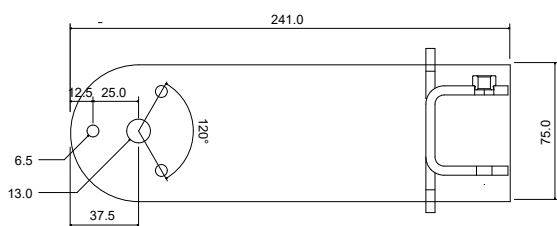

CDDCB6/8

CEILING BRACKET FOR CDD6, CDD8 AND CDD-LIVE8

Features

- Vertical tilt
- Weatherised for outdoor installation
- Available in black (CDDCB6/8B-WR), white (CDDCB6/8W-WR) and custom RAL colours

Applications

- Installation of CDD6, CDD8 and CDD-LIVE8

Contents

- 1 x CDDCB6/8
- 4 x M6x20 CSK socket head

Technical Specifications

WEIGHT	1.52kgs
MATERIAL	Weatherised polyester powder coated steel