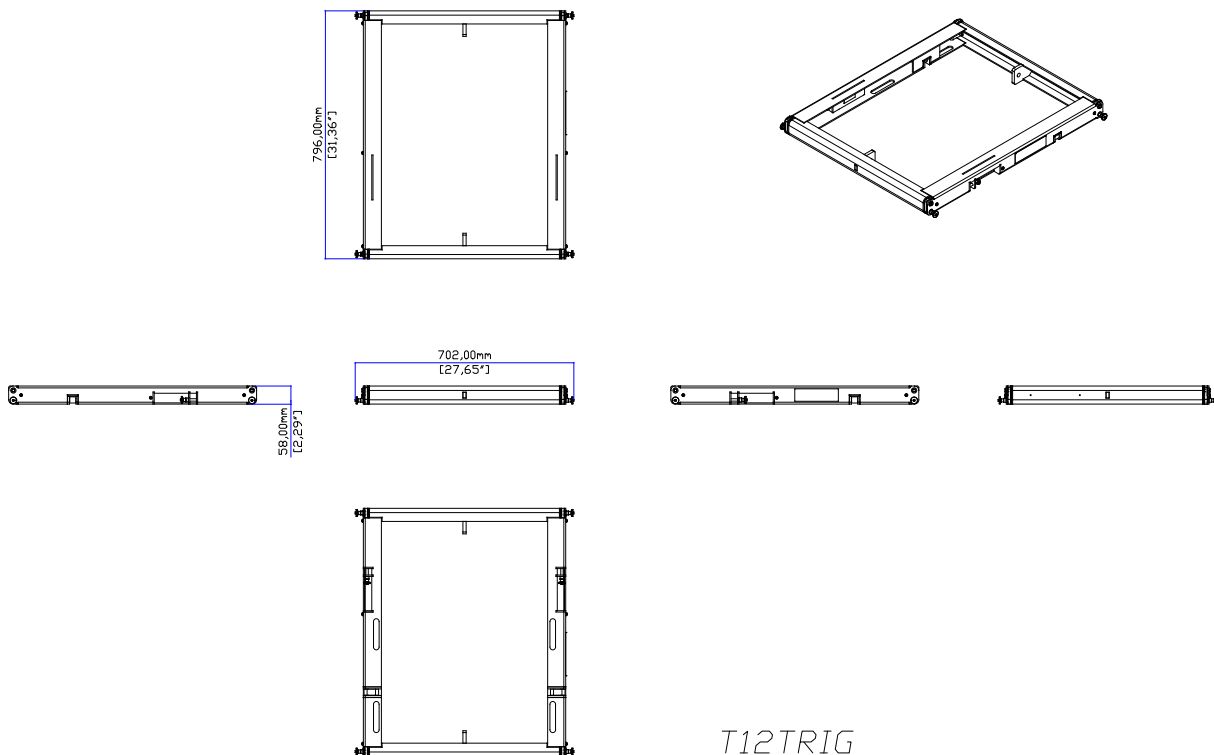

### Applications

- Touring and installed vertically flown arrays.

### Technical Specifications

Weight: 13.0kg (28.7lb)

T12TRIG