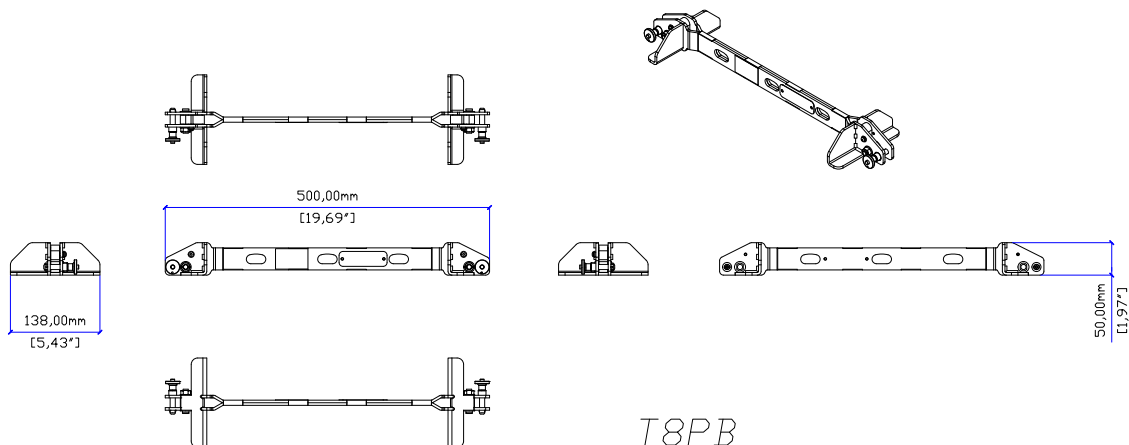

T8PB

TORUS T8 VERTICAL ARRAY RIGGING BAR

TORUS

Features

- Simple fly and pull back bars for up to 6 cabinets in a vertical array.
- Attaches to top and bottom box of array
- Both Left and right Horn orientations.
- Two-point rig
- Available in black or white

Applications

- Low cost flown TORUS T8 installations
- Pull-back for TORUS T8 touring systems

Contents

- 1 x T8PB
- 2 x Flying pins
- 2 x 1.5 Tonne shackle

Technical Specifications

Weight:	1.2kg (2.6lb)
Material:	Weatherised Polyester Powder coated steel