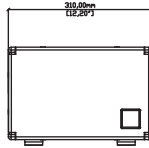

Sub 6

Ultra-compact sub-bass loudspeaker

Optimal Audio

SPECIFICATIONS

TYPE	: Sub-bass loudspeaker
FREQUENCY RESPONSE (with preset)	: 41Hz - 200Hz ± 3dB
	: -10dB @ 37Hz
DRIVERS	: LF: 6" (152mm)
RATED POWER	: 250W (AES) 1000W (peak)
NOMINAL IMPEDANCE	: 8Ω
SENSITIVITY (1W/1m)	: 88dB (Half Space)
MAXIMUM SPL	: 112dB (cont) 118dB (peak) (Half Space)
RECOMMENDED AMP	: SmartAmp 30
ENCLOSURE	: MDF
FINISH	: Black or white textured paint
PROTECTIVE GRILLE	: Perforated steel
CONNECTORS	: Euroblock
FITTINGS	: 16 x M8, inset bolts
DIMENSIONS	: (W) 200mm x (H) 310mm x (D) 400mm
	: not including feet (12mm)
	: (W) 7.9" x (H) 12.2" x (D) 15.7"
	: not including feet (0.4")
WEIGHT	: 11.5Kg (25.3lbs)
ACCESSORIES (available separately)	: Sub Bracket (Pair)
	: M8 Eye Bolt