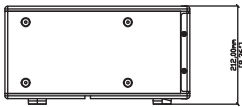

Sub 6

Ultra-compact sub-bass loudspeaker

Optimal Audio

SPECIFICATIONS

TYPE	: Sub-bass loudspeaker
FREQUENCY RESPONSE (with preset)	: 41Hz - 200Hz ± 3dB
	: -10dB @ 37Hz
DRIVERS	: LF: 6" (152mm)
RATED POWER	: 250W (AES) 1000W (peak)
NOMINAL IMPEDANCE	: 8Ω
SENSITIVITY (1W/1m)	: 88dB (Half Space)
MAXIMUM SPL	: 112dB (cont) 118dB (peak) (Half Space)
RECOMMENDED AMP	: SmartAmp 30
ENCLOSURE	: MDF
FINISH	: Black or white textured paint
PROTECTIVE GRILLE	: Perforated steel
CONNECTORS	: Euroblock
FITTINGS	: 16 x M8, inset bolts
DIMENSIONS	: (W) 200mm x (H) 310mm x (D) 400mm
	: not including feet (12mm)
	: (W) 7.9" x (H) 12.2" x (D) 15.7"
	: not including feet (0.4")
WEIGHT	: 11.5Kg (25.3lbs)
ACCESSORIES (available separately)	: Sub Bracket (Pair)
	: M8 Eye Bolt