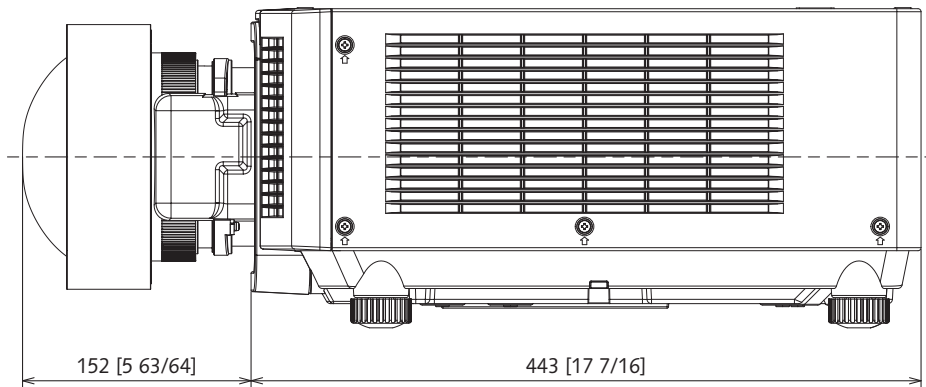

F value	1.84 - 2.14	
Focal distance (f)	10.80 mm - 12.52 mm [7/16 - 1/2 inches]	
Throw ratio	0.480 - 0.550:1 (16:10 aspect ratio) 0.480 - 0.550:1 (16:9 aspect ratio) 0.580 - 0.660:1 (4:3 aspect ratio)	
Dimensions	Width	179 mm [7 1/16 inches]
	Height	175 mm [6 7/8 inches]
	Depth	314 mm [12 3/8 inches]
Weight	5.20 kg (11.46 lbs)	
Applicable projector	PT-MZ20KL/PT-MZ17KL/PT-MZ14KL/PT-MZ11KL/PT-MZ16KL/PT-MZ13KL/PT-MZ10KL	

Dimensions

unit : mm [inch]
This illustration is not drawn to scale.

Figure attached to the [PT-MZ20KL/PT-MZ17KL/PT-MZ14KL/PT-MZ11KL/PT-MZ16KL/PT-MZ13KL/PT-MZ10KL] projector

Please read the projector's instruction manual for throw distances.