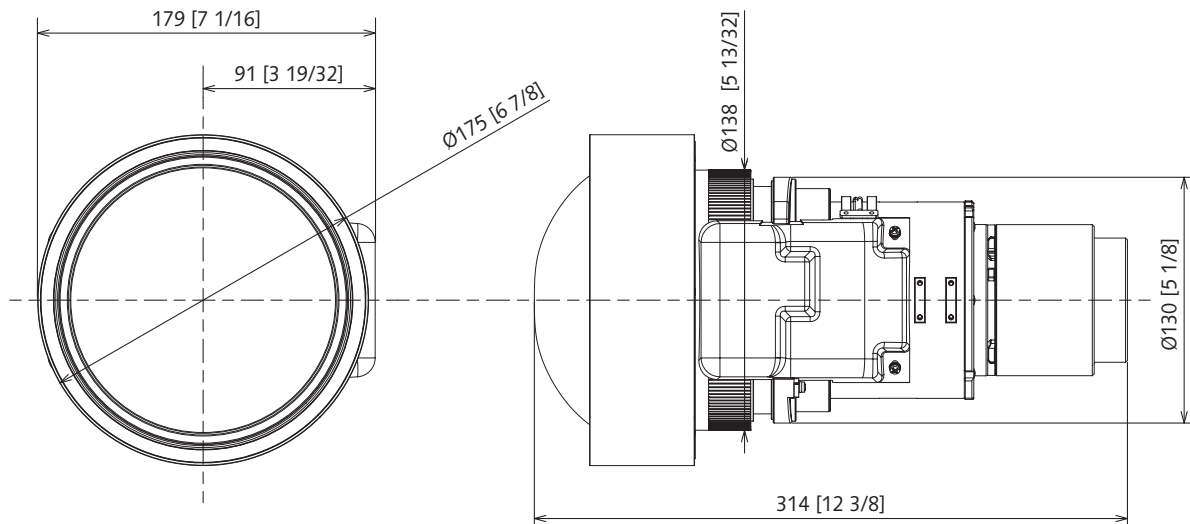

F value	1.84 - 2.14	
Focal distance (f)	10.80 mm - 12.52 mm [7/16 - 1/2 inches]	
Throw ratio	0.480 - 0.550:1 (16:10 aspect ratio) 0.480 - 0.550:1 (16:9 aspect ratio) 0.580 - 0.660:1 (4:3 aspect ratio)	
Dimensions	Width	179 mm [7 1/16 inches]
	Height	175 mm [6 7/8 inches]
	Depth	314 mm [12 3/8 inches]
Weight	5.20 kg (11.46 lbs)	
Applicable projector	PT-MZ20KL/PT-MZ17KL/PT-MZ14KL/PT-MZ11KL/PT-MZ16KL/PT-MZ13KL/PT-MZ10KL	

Dimensions

unit : mm [inch]
This illustration is not drawn to scale.

Figure attached to the [PT-MZ20KL/PT-MZ17KL/PT-MZ14KL/PT-MZ11KL/PT-MZ16KL/PT-MZ13KL/PT-MZ10KL] projector

Please read the projector's instruction manual for throw distances.