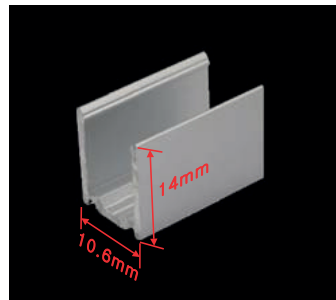

Mounting clip (length: 2cm)
Mounting channel (length: 1m, 2m, 3m)