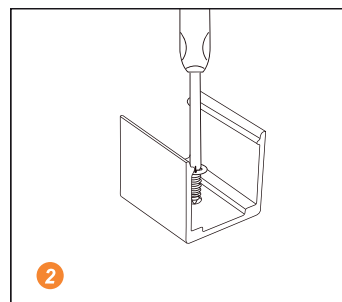

**ACCESSORY**

Endcap connector with hole

Endcap without hole

Mounting clip (length: 2cm)  
Mounting channel (length: 1m, 2m, 3m)

Scissors with angular scale

**INSTALLATION**

1 Prepare the screws and mounting clips

2 Adjust the fixed clips to the appropriate place, use a screwdriver to fix the screw.

3 Put the light emitting surface upwards, then insert the LED strip into the fixed clips.

4 Fix NEON strip completely into the fixed clip.