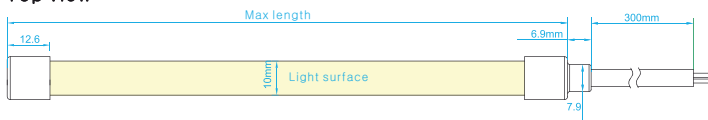

## LED NEON FLEX SPECIFICATION

AN-S0817

**AN-S0817**

Regular power 5W/m and 10W/m for option  
Max length 25 meters with one end power  
Eight CCT optional from 2100K to 6000K

**DIMENSIONS & WATERPROOF**

Top view

Side view

**PRODUCT SPECIFICATION**

Voltage	DC24 V
CRI/Ra	>90
Ambient temperature	-25°C~45°C
Color Type	Cutting length (mm)
Single color	50 mm
Tunable white	50 mm
RGB color	62.5 mm

**POLAR CURVE** (The data base on 10W 4000K)

**WHITE COLOR PARAMETERS**

	CCT (K)	Low power (lm/m)	(5w/m) (max length)	High power (lm/m)	(10w/m) (max length)
W21	2100K +100 -100	142	19m	271	13m
W24	2400K +100 -100	148	19m	285	13m
W27	2700K +100 -100	159	19m	310	13m
W30	3000K +100 -100	154	19m	311	13m
W35	3500K +200 -100	160	19m	323	13m
W40	4000K +300 -200	174	19m	340	13m
W50	5000K +300 -200	175	19m	344	13m
W60	6000K +300 -100	166	19m	319	13m

**AN-S0817**

**TUNABLE COLOR PARAMETERS**

	CCT (K)	Low power (lm/m)	(5w/m) (max length)	High power (lm/m)	(10w/m) (max length)
TW	2500-2900K	81.0	5 m	166.0	5 m
TW	5000-5800K	83.0	5 m	173.0	5 m
TW	3500-4200K	161.0	5 m	332.0	5 m