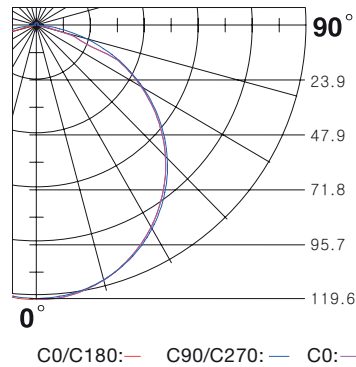

## LED NEON FLEX SPECIFICATION

AN-S0817

**AN-S0817**

Regular power 5W/m and 10W/m for option  
Max length 25 meters with one end power  
Eight CCT optional from 2100K to 6000K

**DIMENSIONS & WATERPROOF**

Top view

Side view

**PRODUCT SPECIFICATION**

Voltage	DC24 V
CRI/Ra	>90
Ambient temperature	-25°C~45°C
Color Type	Cutting length (mm)
Single color	50 mm
Tunable white	50 mm
RGB color	62.5 mm

**POLAR CURVE** (The data base on 10W 4000K)

**WHITE COLOR PARAMETERS**

	CCT (K)	Low power (lm/m)	(5w/m) (max length)	High power (lm/m)	(10w/m) (max length)
W21	2100K +100 -100	142	19m	271	13m
W24	2400K +100 -100	148	19m	285	13m
W27	2700K +100 -100	159	19m	310	13m
W30	3000K +100 -100	154	19m	311	13m
W35	3500K +200 -100	160	19m	323	13m
W40	4000K +300 -200	174	19m	340	13m
W50	5000K +300 -200	175	19m	344	13m
W60	6000K +300 -100	166	19m	319	13m

**WHITE COLOR PARAMETERS**

	color (nm)	Low power (lm/m)	(5w/m) (max length)	High power (lm/m)	(10w/m) (max length)
R	Red	67.7	25 m	192.2	17 m
G	Green	195.0	19 m	466.0	13 m
B	Blue	34.7	19 m	92.7	13 m
Y	Yellow	14.6	25 m	37.4	17 m
P	Pink	74.3	19 m	195.8	13 m
RGB	RGB	77.4	5 m	108.0	5 m