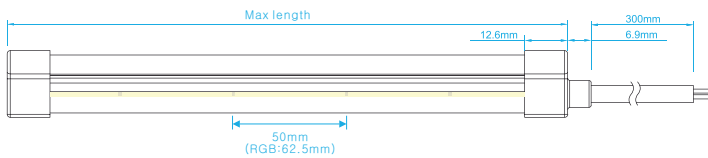

## LED NEON FLEX SPECIFICATION

AN-S0817

**AN-S0817**

Regular power 5W/m and 10W/m for option  
Max length 25 meters with one end power  
Eight CCT optional from 2100K to 6000K

**DIMENSIONS & WATERPROOF**

Top view

Side view

**PRODUCT SPECIFICATION**

Voltage	DC24 V
CRI/Ra	>90
Ambient temperature	-25°C~45°C
Color Type	Cutting length (mm)
Single color	50 mm
Tunable white	50 mm
RGB color	62.5 mm

**POLAR CURVE** (The data base on 10W 4000K)

**WHITE COLOR PARAMETERS**

	CCT (K)	Low power (lm/m)	(5w/m) (max length)	High power (lm/m)	(10w/m) (max length)
W21	2100K +100 -100	142	19m	271	13m
W24	2400K +100 -100	148	19m	285	13m
W27	2700K +100 -100	159	19m	310	13m
W30	3000K +100 -100	154	19m	311	13m
W35	3500K +200 -100	160	19m	323	13m
W40	4000K +300 -200	174	19m	340	13m
W50	5000K +300 -200	175	19m	344	13m
W60	6000K +300 -100	166	19m	319	13m

**AN-S0817**

**TUNABLE COLOR PARAMETERS**

	CCT (K)	Low power (lm/m)	(5w/m) (max length)	High power (lm/m)	(10w/m) (max length)
TW	2500-2900K	81.0	5 m	166.0	5 m
TW	5000-5800K	83.0	5 m	173.0	5 m
TW	3500-4200K	161.0	5 m	332.0	5 m