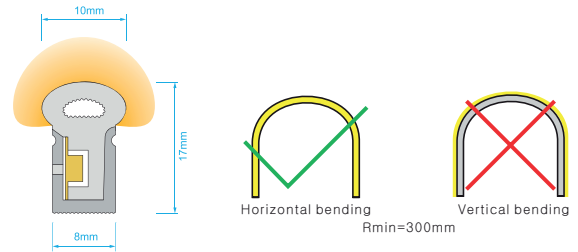

## LED NEON FLEX SPECIFICATION

AN-S0817

**AN-S0817**

Regular power 5W/m and 10W/m for option  
Max length 25 meters with one end power  
Eight CCT optional from 2100K to 6000K

**DIMENSIONS & WATERPROOF**

Top view

Side view

**PRODUCT SPECIFICATION**

Voltage	DC24 V
CRI/Ra	>90
Ambient temperature	-25°C~45°C
Color Type	Cutting length (mm)
Single color	50 mm
Tunable white	50 mm
RGB color	62.5 mm

**POLAR CURVE** (The data base on 10W 4000K)

**WHITE COLOR PARAMETERS**

	CCT (K)	Low power (lm/m)	(5w/m) (max length)	High power (lm/m)	(10w/m) (max length)
W21	2100K +100 -100	142	19m	271	13m
W24	2400K +100 -100	148	19m	285	13m
W27	2700K +100 -100	159	19m	310	13m
W30	3000K +100 -100	154	19m	311	13m
W35	3500K +200 -100	160	19m	323	13m
W40	4000K +300 -200	174	19m	340	13m
W50	5000K +300 -200	175	19m	344	13m
W60	6000K +300 -100	166	19m	319	13m

**AN-S0817**

**TUNABLE COLOR PARAMETERS**

	CCT (K)	Low power (lm/m)	(5w/m) (max length)	High power (lm/m)	(10w/m) (max length)
TW	2500-2900K	81.0	5 m	166.0	5 m
TW	5000-5800K	83.0	5 m	173.0	5 m
TW	3500-4200K	161.0	5 m	332.0	5 m