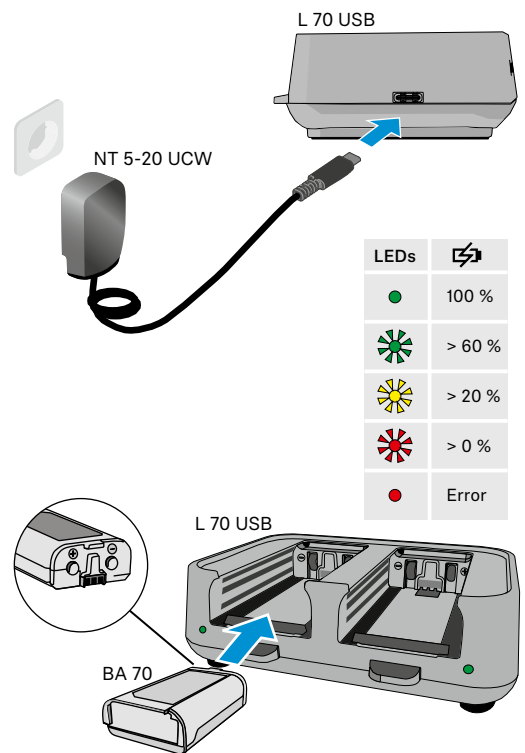

# EW-D Charging Set (L 70 USB)

## OPERATION

## SPECIFICATIONS

Charging capacity	2x Sennheiser BA 70 rechargeable batteries
Input voltage	typ. 5 V
Input current	max. 2 A
Charging voltage	nom. 4.35 V
Charging current	max. 860 mA per battery pack
Charging time	max. 3.5 h with NT 5-20 UCW power supply unit
Charging temperature range	0 °C to +50 °C
Storage temperature range	-20 °C to +70 °C
Relative humidity	max. 95 % (non-condensing)
Dimensions	100 x 35 x 70 mm
Weight	approx. 86 g